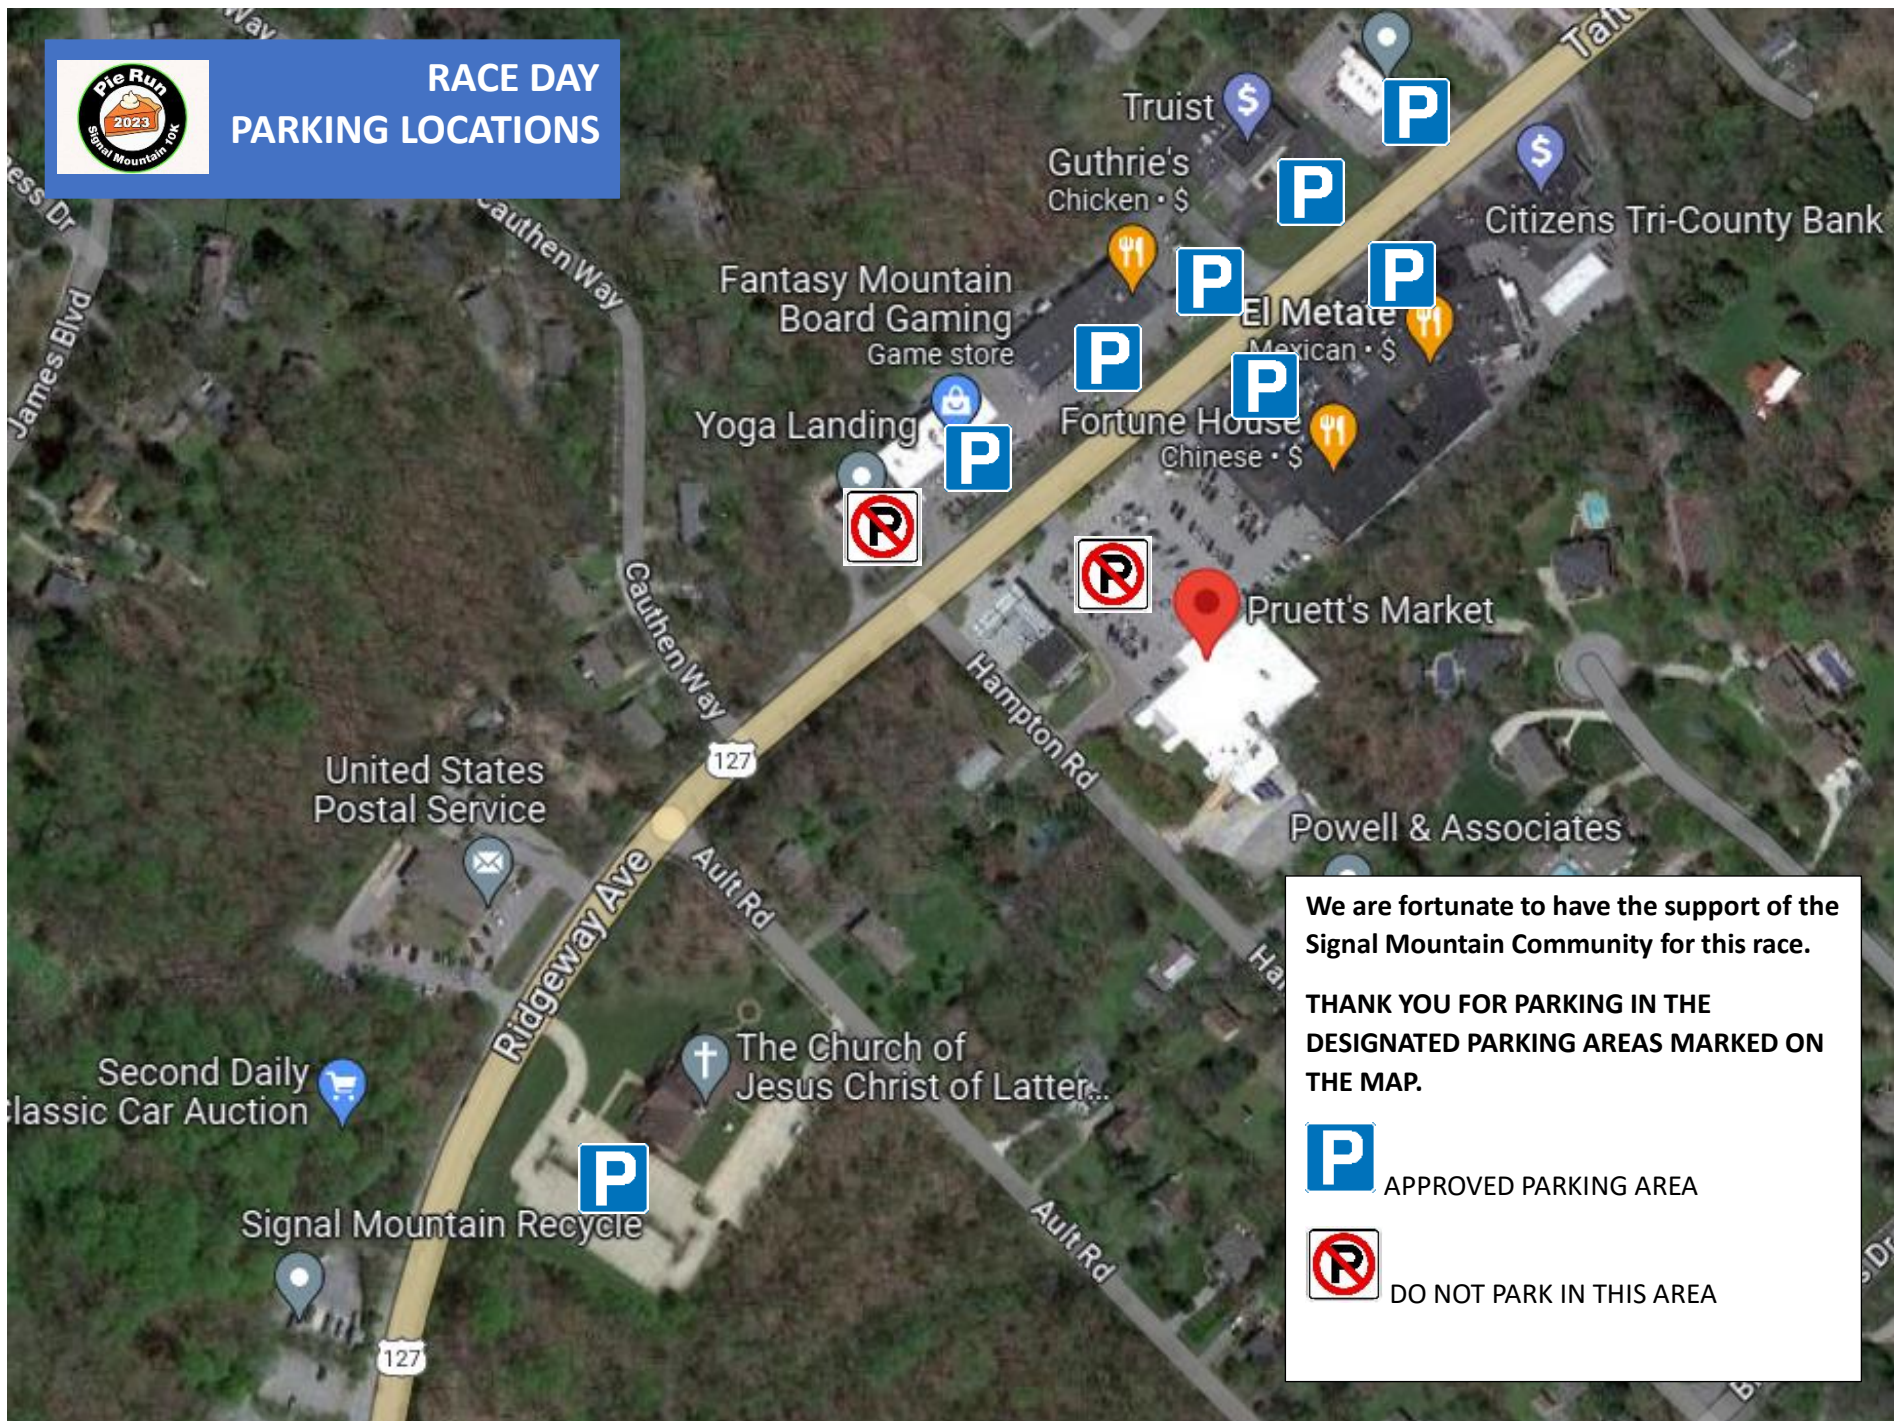

RACE DAY PARKING LOCATIONS

We are fortunate to have the support of the Signal Mountain Community for this race.

THANK YOU FOR PARKING IN THE DESIGNATED PARKING AREAS MARKED ON THE MAP.

 APPROVED PARKING AREA

 DO NOT PARK IN THIS AREA